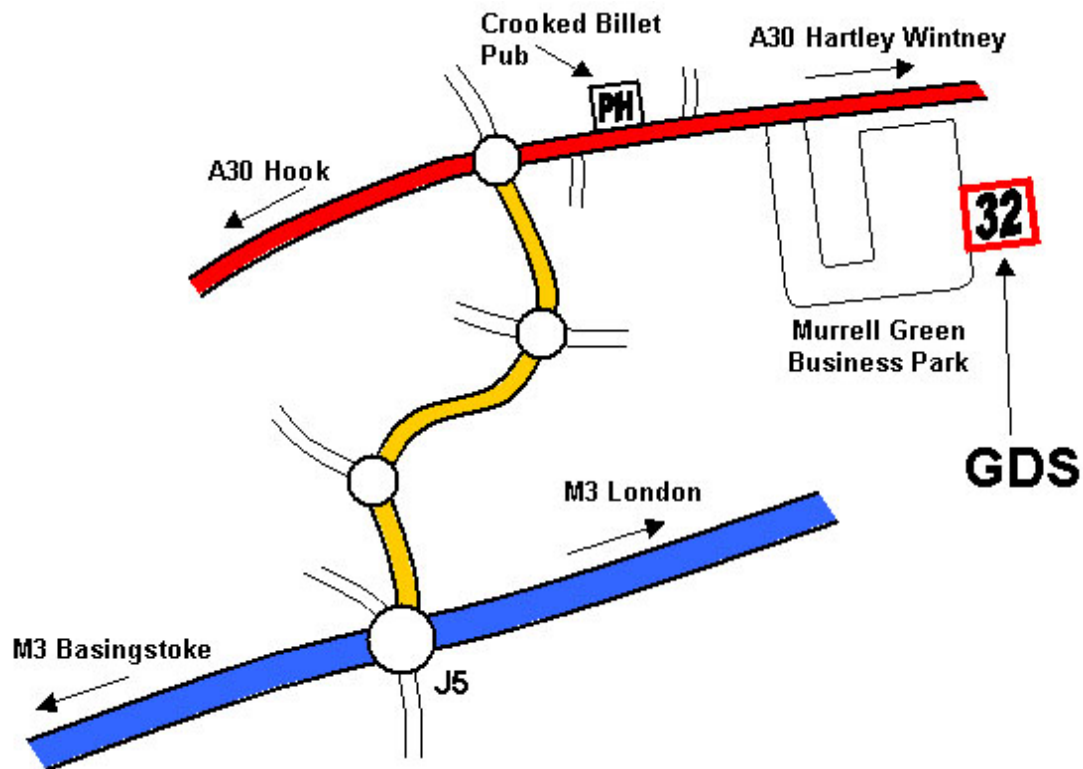

Directions to GDS Instruments

Unit 32
Murrell Green Business Park
London Road, Hook, Hampshire, RG27 9GR
Tel: 01256 382450
Fax: 01256 382451

From M3 Junction 5

1. From the M3 junction 5 take the B3349 towards Hook.
2. At the first roundabout, again take the B3349 (right) towards Hartley Wintney, also signposted London and Staines (A30).
3. Go straight over the second roundabout continuing on the B3349.
4. At the third roundabout take the third exit (right turn) signed Hartley Wintney A30.
5. After approximately 0.8 miles, just after you pass the sign signifying that you have entered Murrell Green, turn right into Murrell Green Business Park.
6. At the end of the short road take a left, then immediately left again and GDS will be immediately on your right (no. 32).